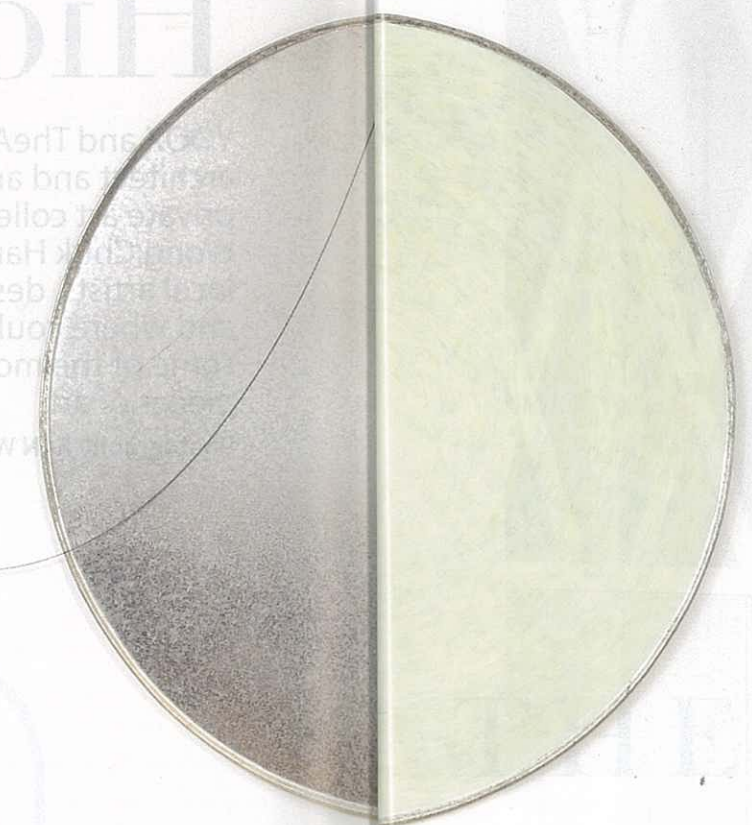

Hide and Seek

and TheArtGorgeous played hide and seek in
and artist William Lim's Hong Kong-based
collection, tucked away in the industrial
district. It's a wunderkammer for
design pieces and vintage items alike
one better distinguish between
most recent design objects and real

www

ARTWORKS Duan Jianyu, *Guangzhou Local Chicken*, 2003; Bosco Law Ka Nam, *Random Images #006 and #007*, 2015; Hanison Lau Hok Shing, *Hello No. 5*, 2014; Martin Wong, *Constellation With Picture Frames*, 1988
PRODUCTS Edition Vinyl Record by The Vinyl Factory Limited, Object by Pils Potten, Vase by Pils Potten, Container by Attico Cristina Celestino Container (Capsule Collection)
All products via yoox.com